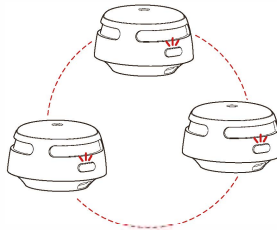

XS01-W Wireless Interlinked Smoke Alarm (868 MHz)