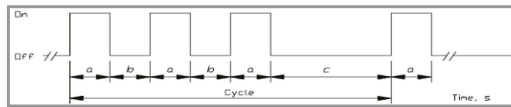

Working Modes

Alarm Indication	Red LED flashes once every second with short quick beeps.
Standby Mode	Red LED flashes once every 60 seconds.
Malfunction Warning	Red LED flashes twice with 2 beeps every 40 seconds.
Silence Duration	Approx. 9 minutes
Silence Indication	Red LED flashes once every 5 seconds without beeps.
Low Battery Warning	Red LED flashes once with 1 beep every 60 seconds.
Sounder Output Pattern When the Alarm Is Triggered	a = 0.5 seconds ± 10%, b = 0.5 seconds ± 10%, c = 1.5 seconds ± 10%. The total cycle lasts for 4 seconds ± 10% and its sound frequency is 3.2 ± 0.3 kHz.

Test Mode	Press the test/silence button. The alarm will sound 3 short quick beeps. The red LED will flash once every second during the audible signal.